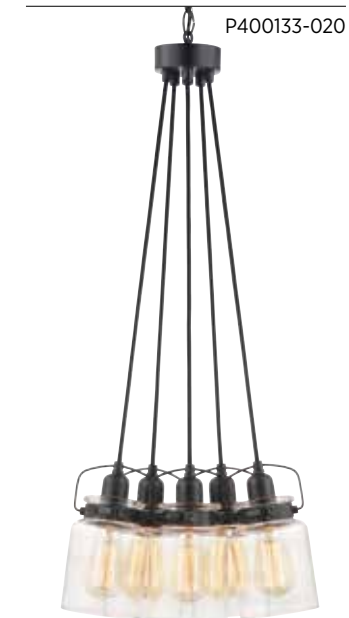

P400133-020